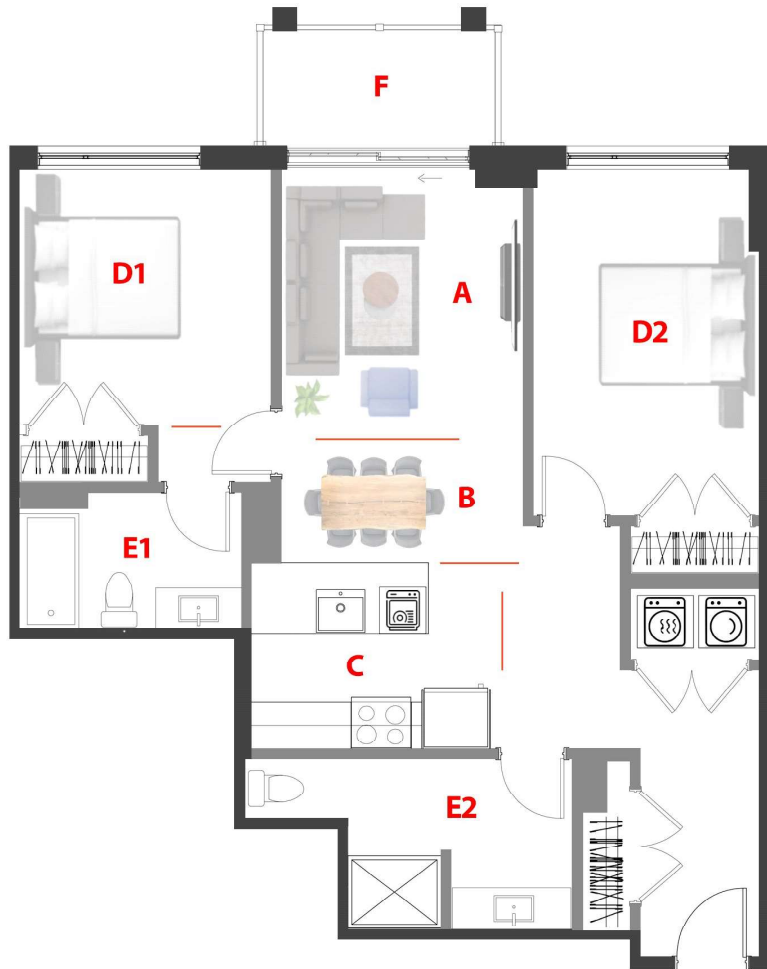

Type

J

Surface Pi.ca/sq.ft

1002

Chambre(s)/  
Bedroom(s)

2

Unité/Unit

410

Étage/Floor

4

Salle de bain/  
Bathroom

2

Domaine Fatima

78 UNITÉS/UNITS

5 Étages/Floors

A	10'-6'' × 10'-0''
B	10'-6'' × 5'-8''
C	9'-2'' × 8'-9''
D1	10'-8'' × 10'-3''
D2	9'-5'' × 14'-6''
E1	9'-2'' × 6'-3''
E2	13'-10'' × 6'-10''
F	10'-0'' × 5'-0''

1790 - 1800 Rue Notre-Dame-de-Fatima,  
Laval, QC H7G 0A1

Rue Notre Dame de Fatima

78 Appartements de luxe avec Salle commune, GYM, Garage, Casier, Eau chaude et Internet (TOUT INCLUS)

78 Luxury Apartments with Common room, GYM, Garage, Locker, Hot water and Internet. (ALL INCLUDED)