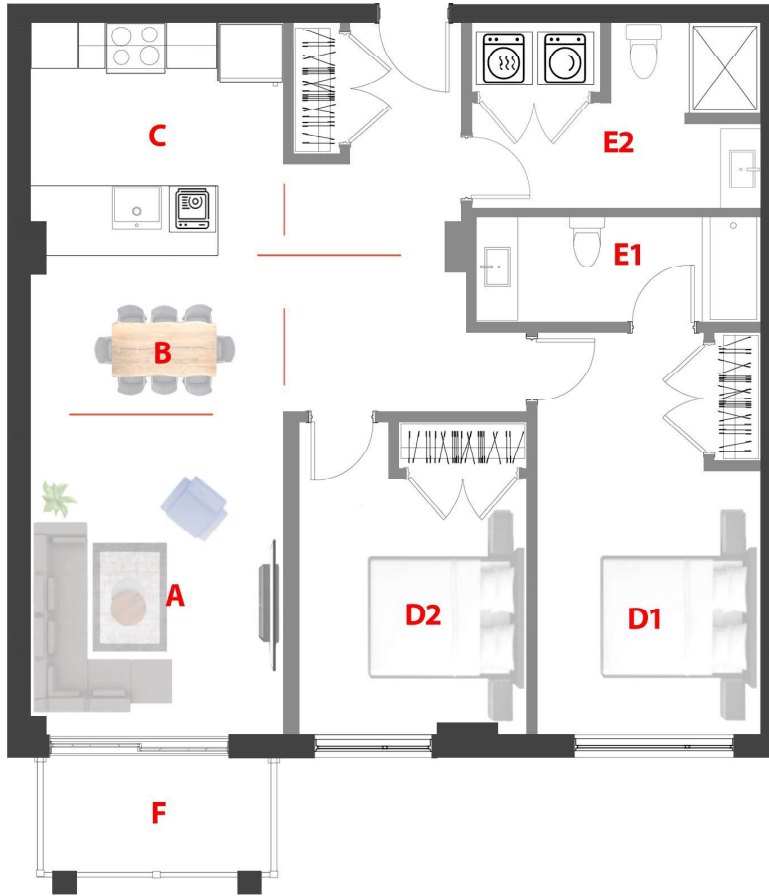

Domaine Fatima
78 UNITÉS/UNITS
 5 Étages/Floors

Type

K

Unité/Unit

411

Surface Pi.ca/sq.ft

1018

Étage/Floor

4

Chambre(s)/
Bedroom(s)

2

Salle de bain/
Bathroom

2

- A 10'-10'' × 13'-10''
- B 10'-10'' × 6'-10''
- C 10'-10'' × 10'-0''
- D1 9'-10'' × 17'-5''
- D2 9'-9'' × 11'-0''
- E1 12'-1'' × 4'-9''
- E2 8'-9'' × 7'-7''
- F 10'-3'' × 4'-10''

1790 - 1800 Rue Notre-Dame-de-Fatima,
Laval, QC H7G 0A1

Rue Notre Dame de Fatima

78 Appartements de luxe avec Salle commune, GYM, Garage, Casier, Eau chaude et Internet (TOUT INCLUS)

78 Luxury Apartments with Common room, GYM, Garage, Locker, Hot water and Internet. (ALL INCLUDED)