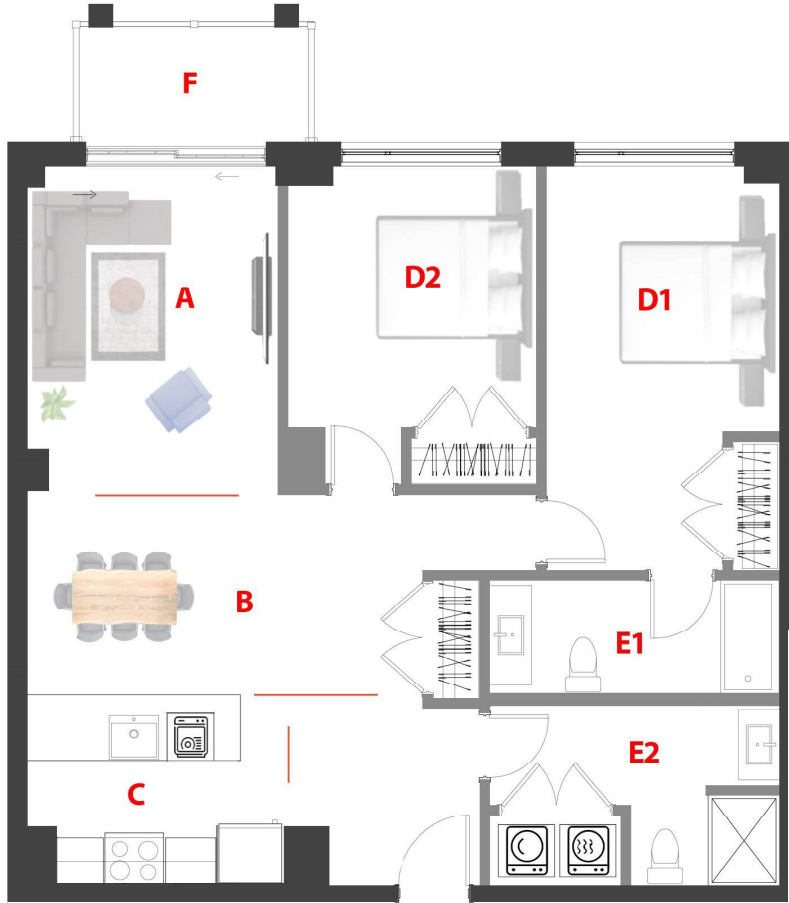

Type

L

Surface Pi.ca/sq.ft

1015

Chambre(s)/
Bedroom(s)

2

Unité/Unit

412

Étage/Floor

4

Salle de bain/
Bathroom

2

Domaine Fatima

78 UNITÉS/UNITS

5 Étages/Floors

- A 10'-8'' x 14'-4''
- B 16'-9'' x 7'-8''
- C 11'-0'' x 8'-7''
- D1 9'-10'' x 16'-11''
- D2 10'-7'' x 11'-8''
- E1 12'-3'' x 4'-9''
- E2 10'-9'' x 7'-11''
- F 10'-0'' x 5'-0''

1790 - 1800 Rue Notre-Dame-de-Fatima,
Laval, QC H7G 0A1

Rue Notre Dame de Fatima

78 Appartements de luxe avec Salle commune, GYM, Garage, Casier, Eau chaude et Internet (TOUT INCLUS)

78 Luxury Apartments with Common room, GYM, Garage, Locker, Hot water and Internet. (ALL INCLUDED)