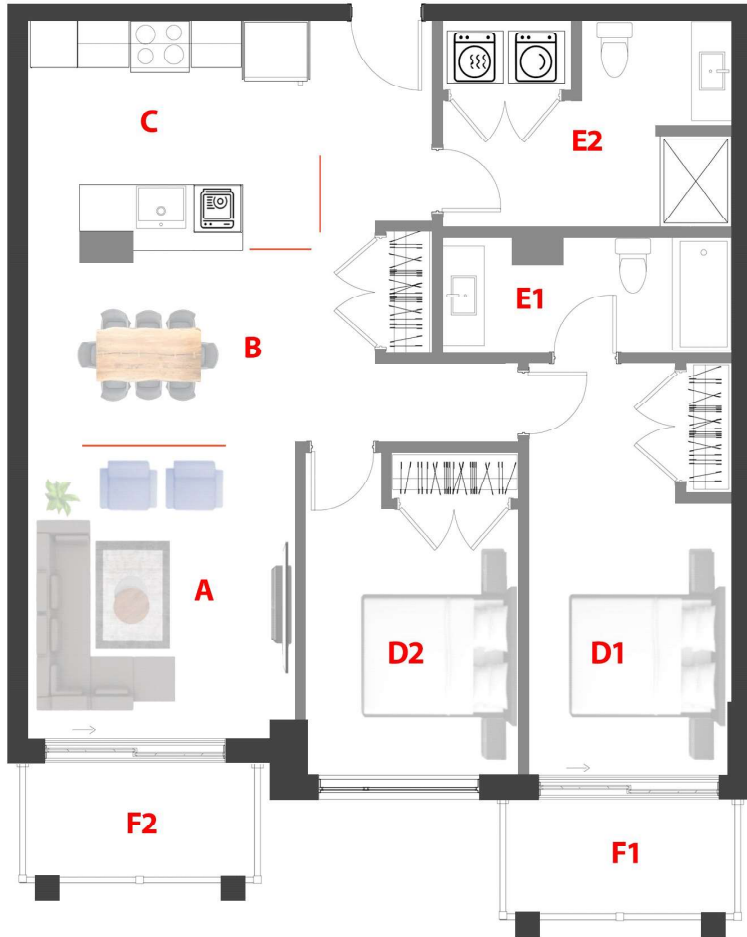

Type

M

Unité/Unit

413

Surface Pi.ca/sq.ft

1049

Étage/Floor

4

Chambre(s)/
Bedroom(s)

2

Salle de bain/
Bathroom

2

Domaine Fatima

78 UNITÉS/UNITS

5 Étages/Floors

- A** 10'-5'' x 12'-5''
- B** 14'-6'' x 8'-2''
- C** 12'-2'' x 10'-2''
- D1** 8'-11'' x 17'-6''
- D2** 9'-7'' x 11'-2''
- E1** 12'-4'' x 4'-9''
- E2** 12'-4'' x 9'-0''
- F1,F2** 10'-0'' x 5'-0''

1790 - 1800 Rue Notre-Dame-de-Fatima,
Laval, QC H7G 0A1

Rue Notre Dame de Fatima

78 Appartements de luxe avec Salle commune, GYM, Garage, Casier, Eau chaude et Internet (TOUT INCLUS)

78 Luxury Apartments with Common room, GYM, Garage, Locker, Hot water and Internet. (ALL INCLUDED)