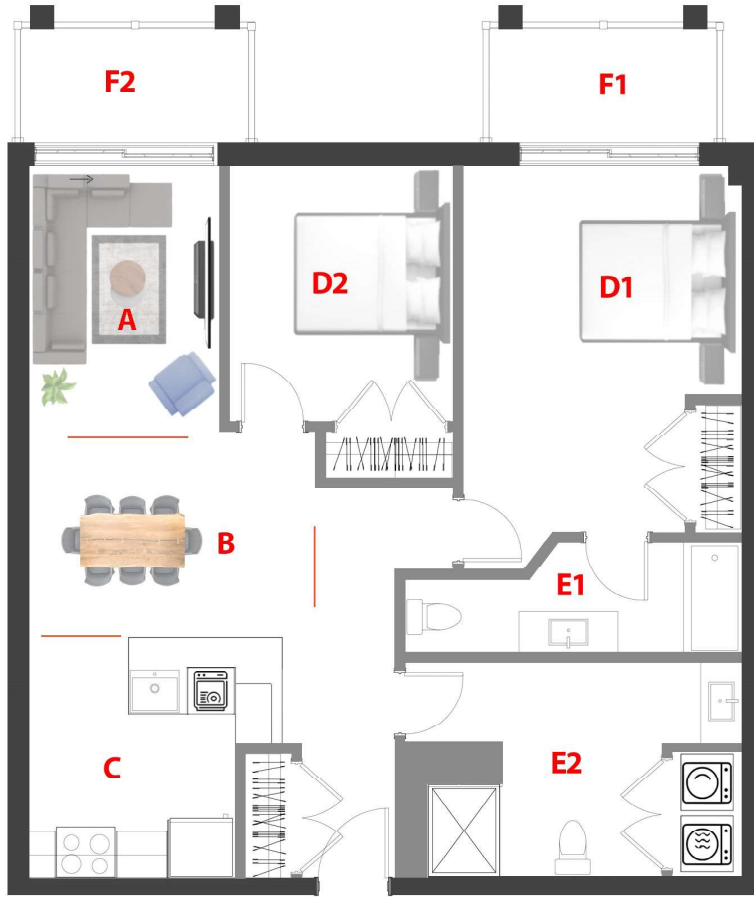

Type

N

Surface Pi.ca/sq.ft

1015

Chambre(s)/
Bedroom(s)

2

Unité/Unit

414

Étage/Floor

4

Salle de bain/
Bathroom

2

Domaine Fatima

78 UNITÉS/UNITS

5 Étages/Floors

- A** 8'-3'' x 13'-9''
- B** 11'-0'' x 6'-0''
- C** 11'-0'' x 10'-7''
- D1** 12'-0'' x 15'-5''
- D2** 9'-6'' x 11'-0''
- E1** 14'-0'' x 4'-9''
- E2** 14'-0'' x 9'-2''
- F1,F2** 10'-0'' x 5'-0''

1790 - 1800 Rue Notre-Dame-de-Fatima,
Laval, QC H7G 0A1

Rue Notre Dame de Fatima

78 Appartements de luxe avec Salle commune, GYM, Garage, Casier, Eau chaude et Internet (TOUT INCLUS)

78 Luxury Apartments with Common room, GYM, Garage, Locker, Hot water and Internet. (ALL INCLUDED)