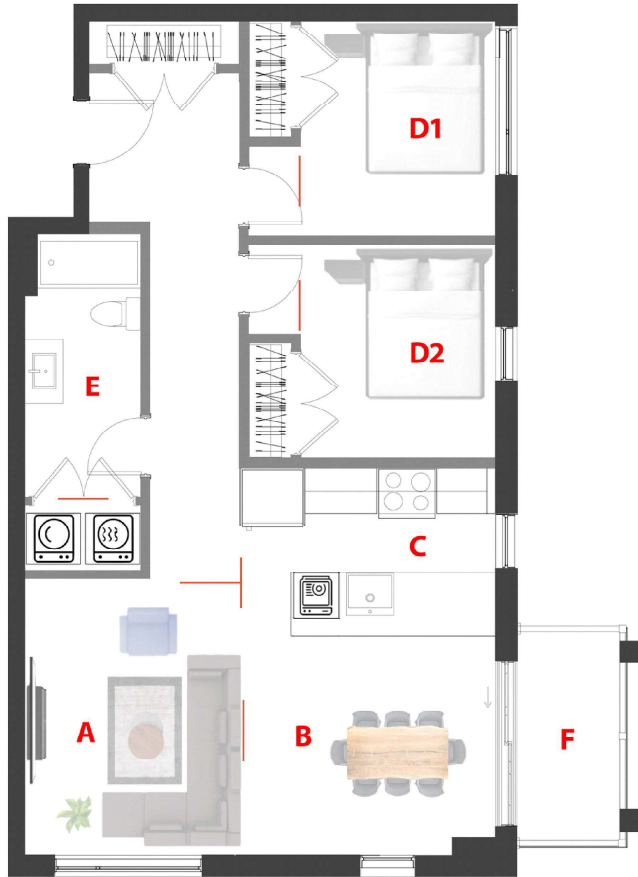

Domaine Fatima  
**78 UNITÉS/UNITS**  
 5 Étages/Floors

Type

**0**

Unité/Unit

**415**

Surface Pi.ca/sq.ft

**987**

Étage/Floor

**4**

Chambre(s)/  
 Bedroom(s)

**2**

Salle de bain/  
 Bathroom

**1**

<b>A</b>	10'-0'' x 13'-0''
<b>B</b>	12'-8'' x 9'-8''
<b>C</b>	12'-8'' x 8'-4''
<b>D1</b>	9'-11'' x 10'-0''
<b>D2</b>	9'-11'' x 10'-0''
<b>E</b>	5'-4'' x 12'-2''
<b>F</b>	5'-0'' x 10'-0''

1790 - 1800 Rue Notre-Dame-de-Fatima,  
 Laval, QC H7G 0A1

Rue Notre-Dame-de-Fatima

78 Appartements de luxe avec Salle commune, GYM, Garage, Casier, Eau chaude et Internet (TOUT INCLUS)

78 Luxury Apartments with Common room, GYM, Garage, Locker, Hot water and Internet. (ALL INCLUDED)