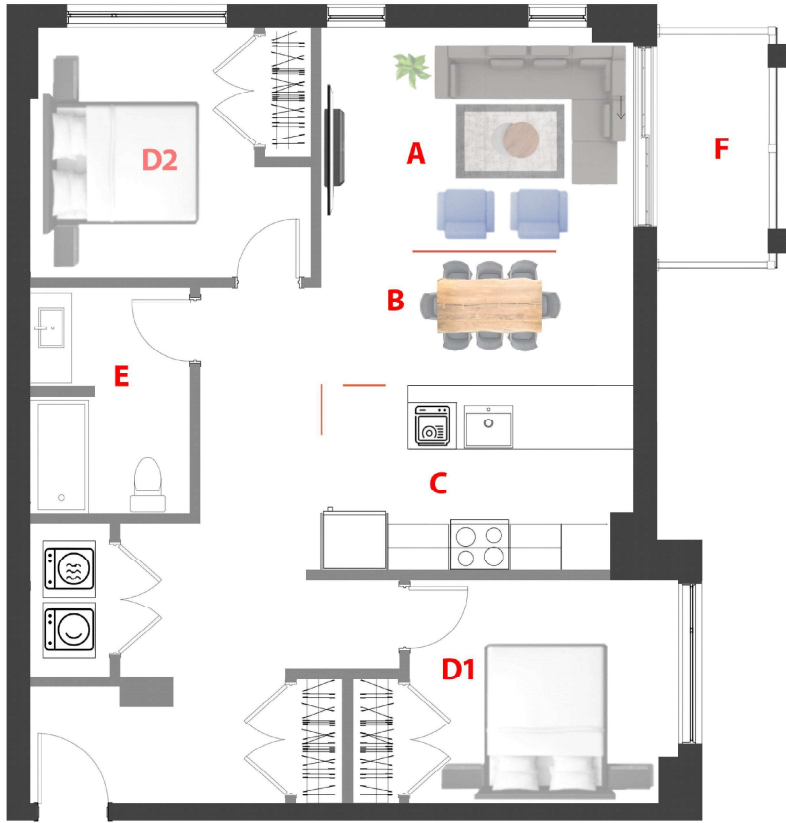

Domaine Fatima

78 UNITÉS/UNITS

5 Étages/Floors

Type

P

Unité/Unit

416

Surface Pi.ca/sq.ft

1005

Étage/Floor

4

Chambre(s)/

Bedroom(s)

2

Salle de bain/

Bathroom

1

A	13'-6'' x 10'-3''
B	13'-6'' x 4'-6''
C	13'-6'' x 8'-4''
D1	11'-6'' x 9'-6''
D2	9'-3'' x 10'-0''
E	6'-9'' x 9'-9''
F	5'-0'' x 10'-0''

1790 - 1800 Rue Notre-Dame-de-Fatima,
Laval, QC H7G 0A1

Rue Notre Dame de Fatima

78 Appartements de luxe avec Salle commune, GYM, Garage, Casier, Eau chaude et Internet (TOUT INCLUS)

78 Luxury Apartments with Common room, GYM, Garage, Locker, Hot water and Internet. (ALL INCLUDED)

Les dimensions et superficies sont approximatives et sujettes a modifications sans preavis./All dimensions and area approximate and are subject to change without notice.