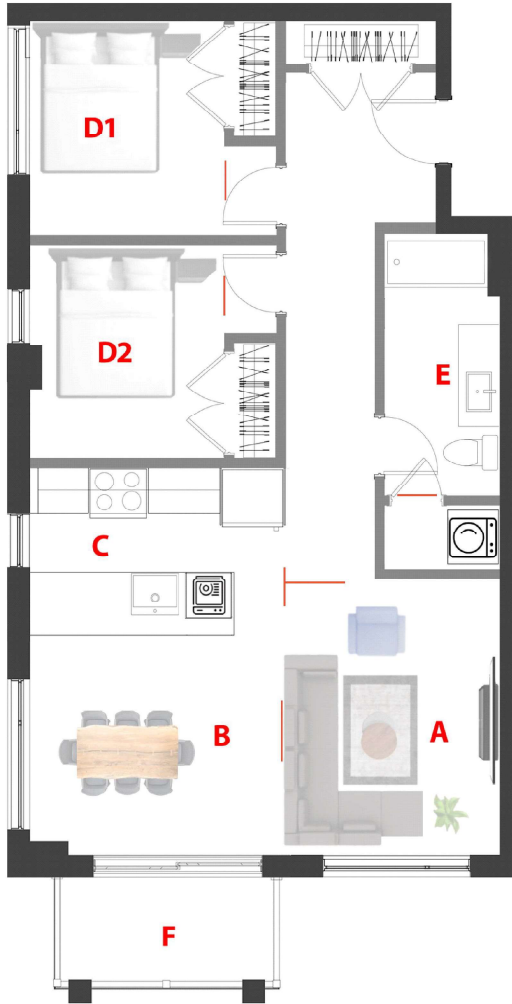

Domaine Fatima

78 UNITÉS/UNITS

5 Étages/Floors

Type

A

Unité/Unit

501

Surface Pi.ca/sq.ft

987

Étage/Floor

5

Chambre(s)/
Bedroom(s)

2

Salle de bain/
Bathroom

1

- A** 10'-0'' x 12'-0''
- B** 12'-10'' x 10'-0''
- C** 12'-10'' x 7'-10''
- D1** 10'-0'' x 10'-0''
- D2** 10'-0'' x 10'-0''
- E** 5'-4'' x 13'-0''
- F** 10'-5'' x 5'-0''

1790 - 1800 Rue Notre-Dame-de-Fatima,
Laval, QC H7G 0A1

Rue Notre-Dame-de-Fatima

78 Appartements de luxe avec Salle commune, GYM, Garage, Casier, Eau chaude et Internet (TOUT INCLUS)

78 Luxury Apartments with Common room, GYM, Garage, Locker, Hot water and Internet. (ALL INCLUDED)