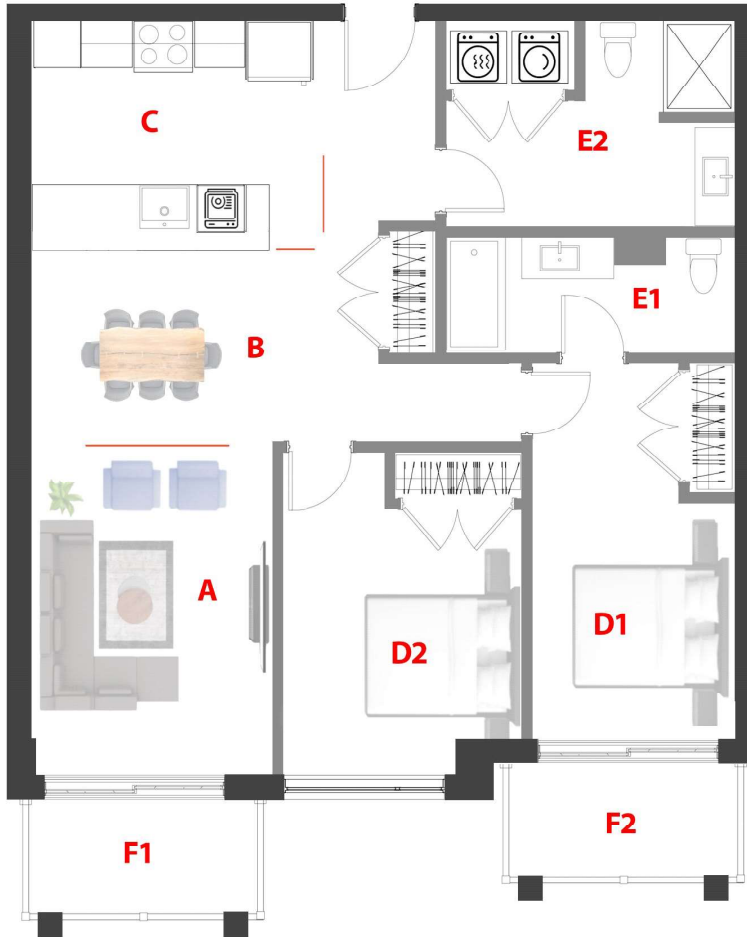

Domaine Fatima
78 UNITÉS/UNITS
 5 Étages/Floors

Type

C

Unité/Unit

503

Surface Pi.ca/sq.ft

1047

Étage/Floor

5

Chambre(s)/
 Bedroom(s)

2

Salle de bain/
 Bathroom

2

- A 11'-6'' x 12'-8''
- B 15'-0'' x 10'-9''
- C 12'-2'' x 8'-8''
- D1 9'-10'' x 16'-7''
- D2 9'-3'' x 11'-9''
- E1 12'-3'' x 5'-0''
- E2 12'-0'' x 8'-3''
- F1,F2 10'-0'' x 5'-0''

1790 - 1800 Rue Notre-Dame-de-Fatima,
 Laval, QC H7G 0A1

Rue Notre Dame de Fatima

78 Appartements de luxe avec Salle commune, GYM, Garage, Casier, Eau chaude et Internet (TOUT INCLUS)

78 Luxury Apartments with Common room, GYM, Garage, Locker, Hot water and Internet. (ALL INCLUDED)