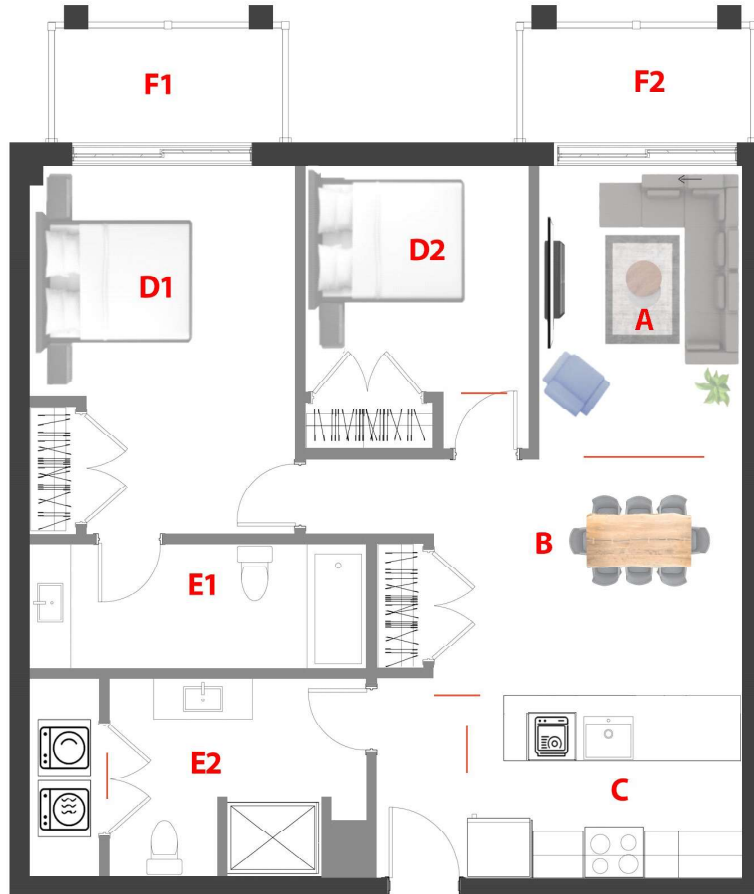

Type

D

Surface Pi.ca/sq.ft

1016

Chambre(s)/  
Bedroom(s)

2

Unité/Unit

504

Étage/Floor

5

Salle de bain/  
Bathroom

2

Domaine Fatima

78 UNITÉS/UNITS

5 Étages/Floors

- A 11'-1" x 13'-9"
- B 14'-2" x 8'-0"
- C 11'-8" x 8'-10"
- D1 9'-10" x 17'-4"
- D2 9'-3" x 10'-11"
- E1 13'-11" x 4'-9"
- E2 10'-7" x 7'-7"
- F1,F2 10'-0" x 5'-0"

1790 - 1800 Rue Notre-Dame-de-Fatima,  
Laval, QC H7G 0A1

Rue Notre Dame de Fatima

78 Appartements de luxe avec Salle commune, GYM, Garage, Casier, Eau chaude et Internet (TOUT INCLUS)

78 Luxury Apartments with Common room, GYM, Garage, Locker, Hot water and Internet. (ALL INCLUDED)