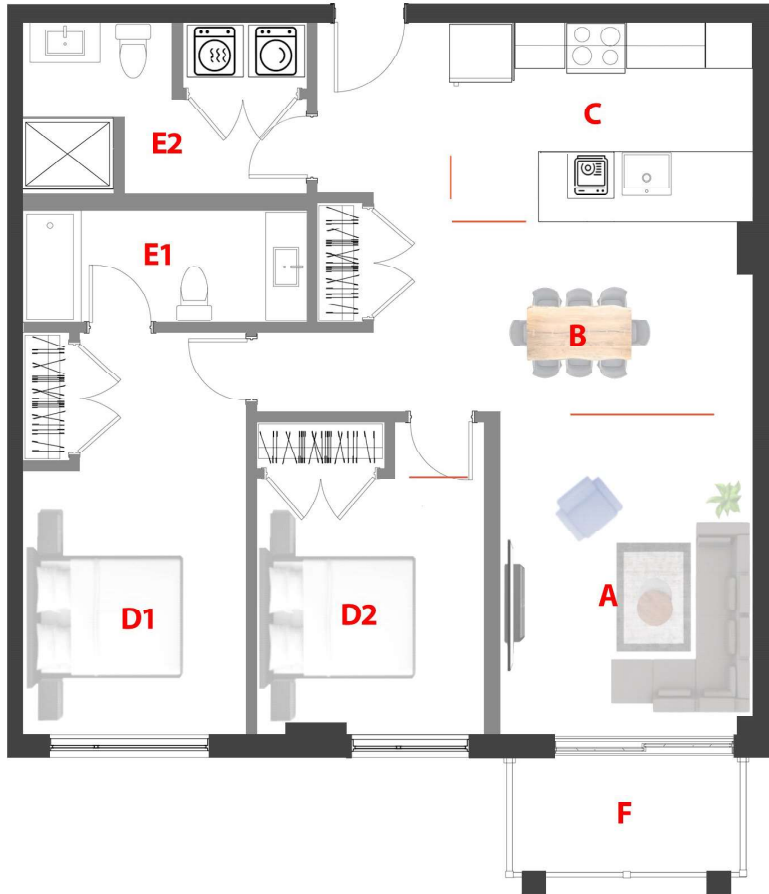

Domaine Fatima

**78 UNITÉS/UNITS**

**5 Étages/Floors**

Type

**E**

Unité/Unit

**505**

Surface Pi.ca/sq.ft

**1020**

Étage/Floor

**5**

Chambre(s)/  
Bedroom(s)

**2**

Salle de bain/  
Bathroom

**2**

<b>A</b>	13'-3'' × 13'-2''
<b>B</b>	16'-7'' × 9'-0''
<b>C</b>	12'-2'' × 8'-7''
<b>D1</b>	9'-10'' × 16'-8''
<b>D2</b>	9'-6'' × 10'-4''
<b>E1</b>	12'-0'' × 4'-9''
<b>E2</b>	12'-0'' × 8'-3''
<b>F</b>	10'-0'' × 5'-0''

1790 - 1800 Rue Notre-Dame-de-Fatima,  
Laval, QC H7G 0A1

Rue Notre Dame de Fatima

**78 Appartements de luxe avec Salle commune, GYM, Garage, Casier, Eau chaude et Internet (TOUT INCLUS)**

**78 Luxury Apartments with Common room, GYM, Garage, Locker, Hot water and Internet. (ALL INCLUDED)**