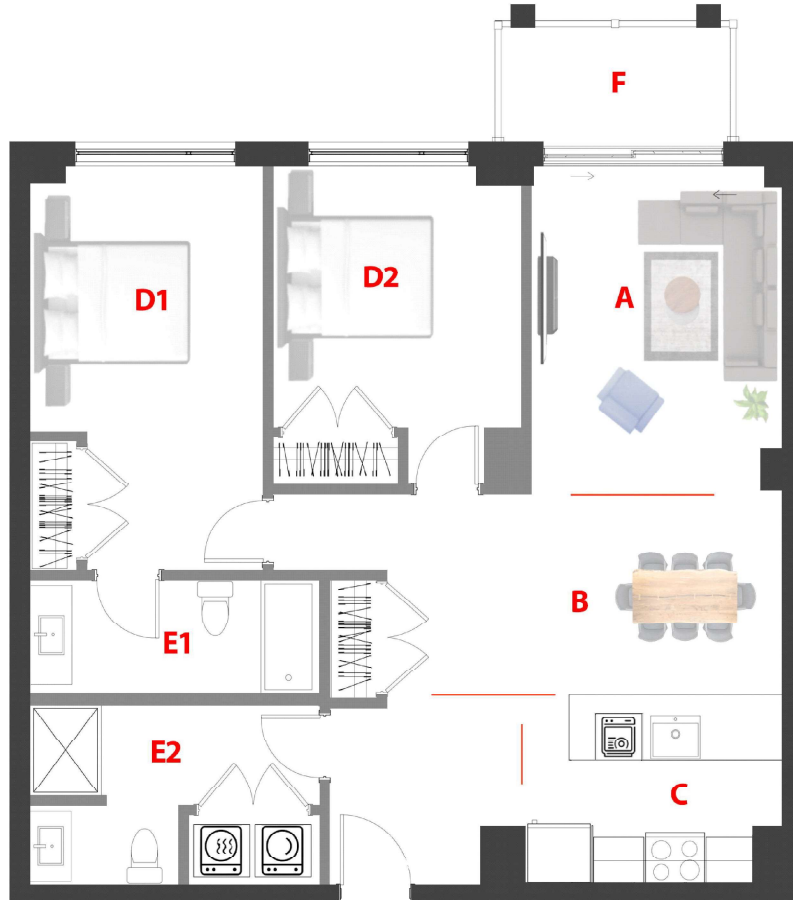

Domaine Fatima  
**78 UNITÉS/UNITS**  
 5 Étages/Floors

Type

**F**

Unité/Unit

**506**

Surface Pi.ca/sq.ft

**983**

Étage/Floor

**5**

Chambre(s)/  
 Bedroom(s)

**2**

Salle de bain/  
 Bathroom

**2**

- A** 10'-5'' x 13'-9''
- B** 12'-6'' x 8'-7''
- C** 9'-6'' x 8'-4''
- D1** 9'-10'' x 17'-3''
- D2** 9'-1'' x 10'-11''
- E1** 12'-3'' x 4'-9''
- E2** 12'-3'' x 7'-6''
- F** 10'-0'' x 5'-0''

1790 - 1800 Rue Notre-Dame-de-Fatima,  
 Laval, QC H7G 0A1

Rue Notre Dame de Fatima

78 Appartements de luxe avec Salle commune, GYM, Garage, Casier, Eau chaude et Internet (TOUT INCLUS)

78 Luxury Apartments with Common room, GYM, Garage, Locker, Hot water and Internet. (ALL INCLUDED)