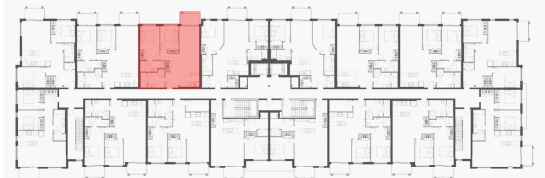

Domaine Fatima  
**78 UNITÉS/UNITS**  
 5 Étages/Floors

Type

**F**

Unité/Unit

**506**

Surface Pi.ca/sq.ft

**983**

Étage/Floor

**5**

Chambre(s)/  
 Bedroom(s)

**2**

Salle de bain/  
 Bathroom

**2**

- A** 10'-5'' x 13'-9''
- B** 12'-6'' x 8'-7''
- C** 9'-6'' x 8'-4''
- D1** 9'-10'' x 17'-3''
- D2** 9'-1'' x 10'-11''
- E1** 12'-3'' x 4'-9''
- E2** 12'-3'' x 7'-6''
- F** 10'-0'' x 5'-0''

1790 - 1800 Rue Notre-Dame-de-Fatima,  
 Laval, QC H7G 0A1

Rue Notre Dame de Fatima

78 Appartements de luxe avec Salle commune, GYM, Garage, Casier, Eau chaude et Internet (TOUT INCLUS)

78 Luxury Apartments with Common room, GYM, Garage, Locker, Hot water and Internet. (ALL INCLUDED)