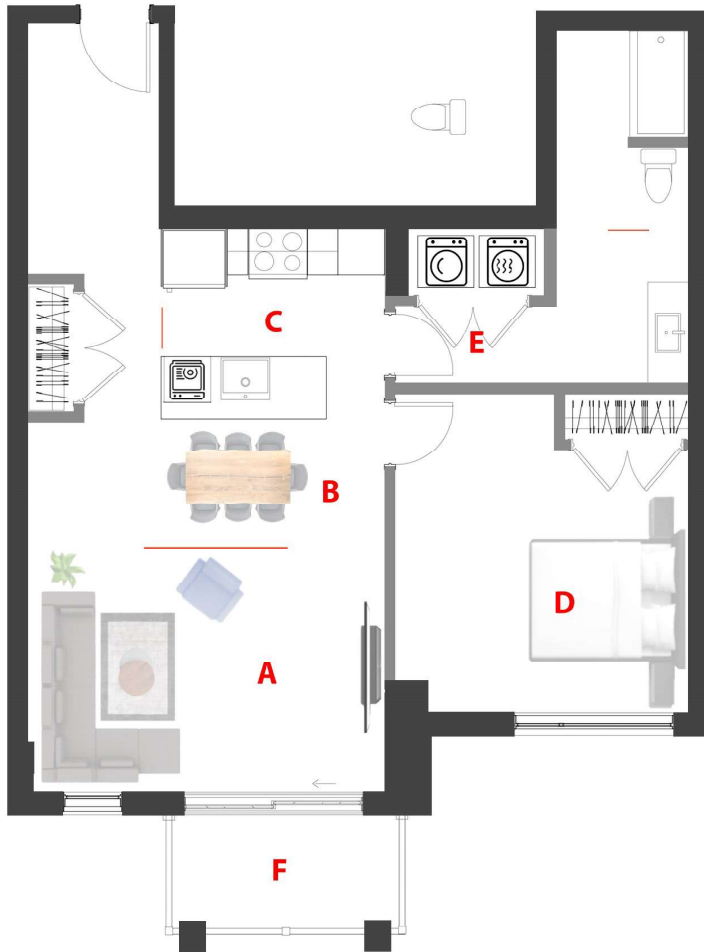

Domaine Fatima
78 UNITÉS/UNITS
 5 Étages/Floors

Type

G

Unité/Unit

507

Surface Pi.ca/sq.ft

795

Étage/Floor

5

Chambre(s)/
 Bedroom(s)

1

Salle de bain/
 Bathroom

1

- A** 15'-4'' x 10'-0''
- B** 15'-4'' x 6'-0''
- C** 9'-10'' x 8'-6''
- D** 12'-7'' x 13'-8''
- E** 15'-2'' x 4'-7''
- F** 10'-0'' x 5'-0''

1790 - 1800 Rue Notre-Dame-de-Fatima,
 Laval, QC H7G 0A1

Rue Notre Dame de Fatima

78 Appartements de luxe avec Salle commune, GYM, Garage, Casier, Eau chaude et Internet (TOUT INCLUS)

78 Luxury Apartments with Common room, GYM, Garage, Locker, Hot water and Internet. (ALL INCLUDED)