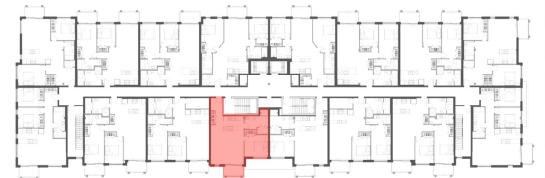

Domaine Fatima
78 UNITÉS/UNITS
 5 Étages/Floors

Type

G

Unité/Unit

507

Surface Pi.ca/sq.ft

795

Étage/Floor

5

Chambre(s)/
 Bedroom(s)

1

Salle de bain/
 Bathroom

1

- A** 15'-4'' x 10'-0''
- B** 15'-4'' x 6'-0''
- C** 9'-10'' x 8'-6''
- D** 12'-7'' x 13'-8''
- E** 15'-2'' x 4'-7''
- F** 10'-0'' x 5'-0''

1790 - 1800 Rue Notre-Dame-de-Fatima,
 Laval, QC H7G 0A1

Rue Notre Dame de Fatima

78 Appartements de luxe avec Salle commune, GYM, Garage, Casier, Eau chaude et Internet (TOUT INCLUS)

78 Luxury Apartments with Common room, GYM, Garage, Locker, Hot water and Internet. (ALL INCLUDED)