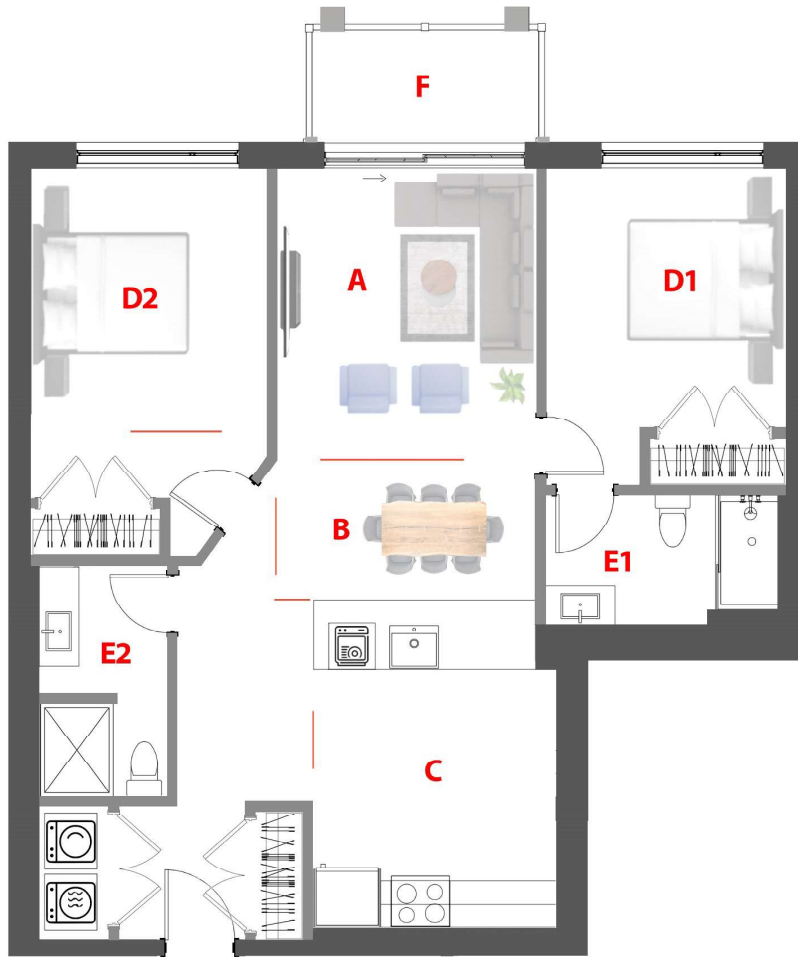

Type

H

Unité/Unit

508

Surface Pi.ca/sq.ft

1034

Étage/Floor

5

Chambre(s)/
Bedroom(s)

2

Salle de bain/
Bathroom

2

Domaine Fatima

78 UNITÉS/UNITS

5 Étages/Floors

- A 12'-0'' x 10'-2''
- B 12'-0'' x 8'-10''
- C 10'-1'' x 13'-4''
- D1 10'-8'' x 14'-2''
- D2 11'-2'' x 14'-7''
- E1 9'-6'' x 4'-10''
- E2 5'-10'' x 9'-10''
- F 10'-0'' x 5'-0''

1790 - 1800 Rue Notre-Dame-de-Fatima,
Laval, QC H7G 0A1

Rue Notre Dame de Fatima

78 Appartements de luxe avec Salle commune, GYM, Garage, Casier, Eau chaude et Internet (TOUT INCLUS)

78 Luxury Apartments with Common room, GYM, Garage, Locker, Hot water and Internet. (ALL INCLUDED)