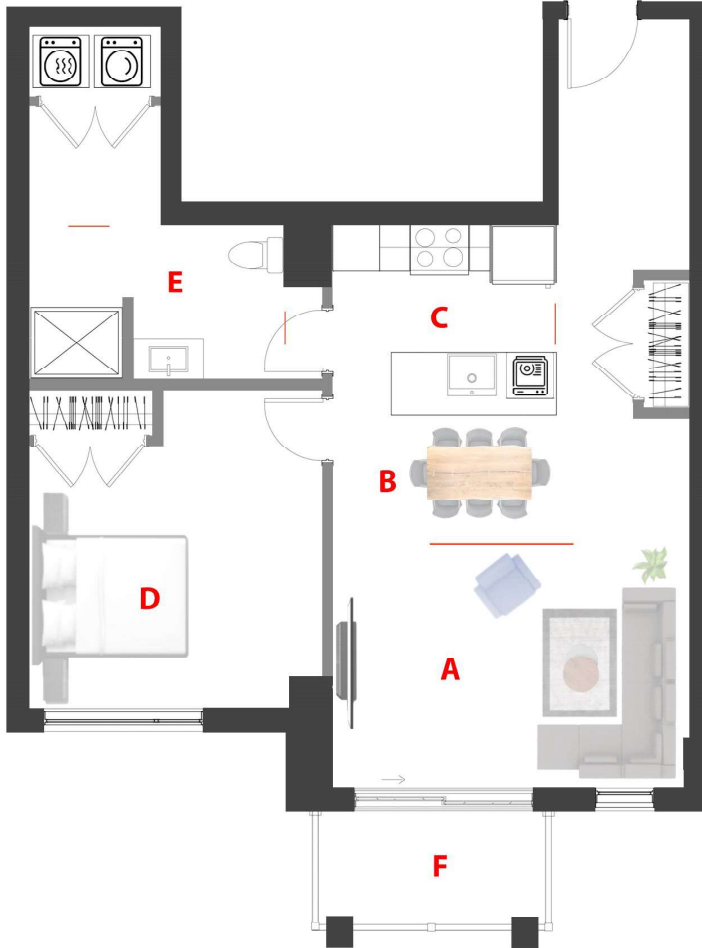

Domaine Fatima
78 UNITÉS/UNITS
 5 Étages/Floors

Type

I

Unité/Unit

509

Surface Pi.ca/sq.ft

799

Étage/Floor

5

Chambre(s)/
 Bedroom(s)

1

Salle de bain/
 Bathroom

1

- A 14'-11" × 10'-0"
- B 14'-11" × 5'-10"
- C 9'-4" × 8'-6"
- D 12'-7" × 13'-7"
- E 10'-10" × 6'-9"
- F 10'-0" × 5'-0"

1790 - 1800 Rue Notre-Dame-de-Fatima,
 Laval, QC H7G 0A1

Rue Notre Dame de Fatima

78 Appartements de luxe avec Salle commune, GYM, Garage, Casier, Eau chaude et Internet (TOUT INCLUS)

78 Luxury Apartments with Common room, GYM, Garage, Locker, Hot water and Internet. (ALL INCLUDED)