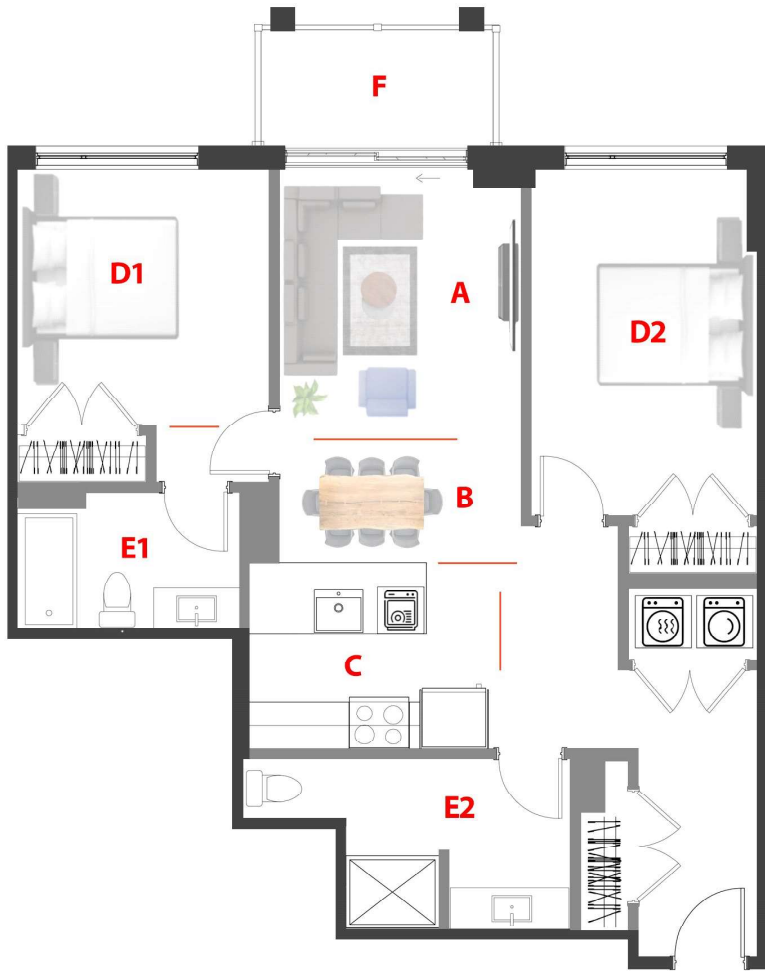

Type

J

Surface Pi.ca/sq.ft

1002

Chambre(s)/
Bedroom(s)

2

Unité/Unit

510

Étage/Floor

5

Salle de bain/
Bathroom

2

Domaine Fatima

78 UNITÉS/UNITS

5 Étages/Floors

- A 10'-6'' x 10'-0''
- B 10'-6'' x 5'-8''
- C 9'-2'' x 8'-9''
- D1 10'-8'' x 10'-3''
- D2 9'-5'' x 14'-6''
- E1 9'-2'' x 6'-3''
- E2 13'-10'' x 6'-10''
- F 10'-0'' x 5'-0''

1790 - 1800 Rue Notre-Dame-de-Fatima,
Laval, QC H7G 0A1

Rue Notre Dame de Fatima

78 Appartements de luxe avec Salle commune, GYM, Garage, Casier, Eau chaude et Internet (TOUT INCLUS)

78 Luxury Apartments with Common room, GYM, Garage, Locker, Hot water and Internet. (ALL INCLUDED)