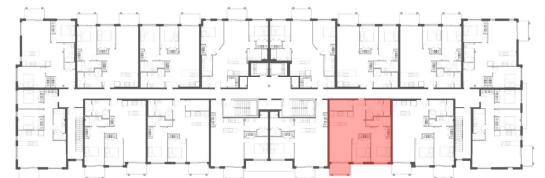

Type

K

Surface Pi.ca/sq.ft

1018

Chambre(s)/
Bedroom(s)

2

Unité/Unit

511

Étage/Floor

5

Salle de bain/
Bathroom

2

Domaine Fatima

78 UNITÉS/UNITS

5 Étages/Floors

- A** 10'-10'' × 13'-10''
- B** 10'-10'' × 6'-10''
- C** 10'-10'' × 10'-0''
- D1** 9'-10'' × 17'-5''
- D2** 9'-9'' × 11'-0''
- E1** 12'-1'' × 4'-9''
- E2** 8'-9'' × 7'-7''
- F** 10'-3'' × 4'-10''

1790 - 1800 Rue Notre-Dame-de-Fatima,
Laval, QC H7G 0A1

Rue Notre Dame de Fatima

78 Appartements de luxe avec Salle commune, GYM, Garage, Casier, Eau chaude et Internet (TOUT INCLUS)

78 Luxury Apartments with Common room, GYM, Garage, Locker, Hot water and Internet. (ALL INCLUDED)