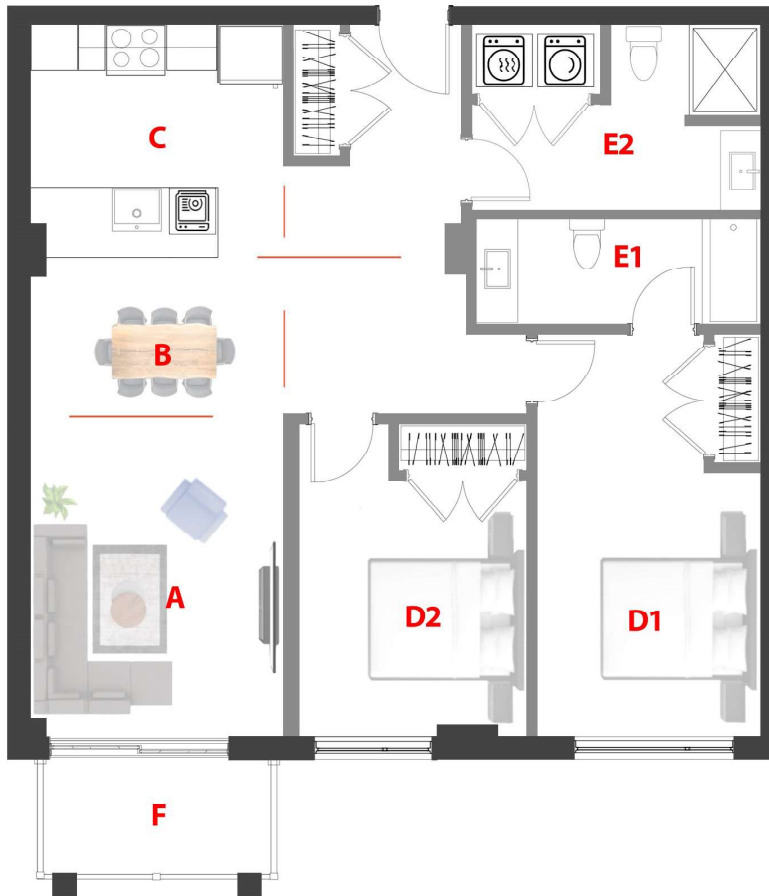

Type

K

Surface Pi.ca/sq.ft

1018

Chambre(s)/
Bedroom(s)

2

Unité/Unit

511

Étage/Floor

5

Salle de bain/
Bathroom

2

Domaine Fatima

78 UNITÉS/UNITS

5 Étages/Floors

- A** 10'-10'' × 13'-10''
- B** 10'-10'' × 6'-10''
- C** 10'-10'' × 10'-0''
- D1** 9'-10'' × 17'-5''
- D2** 9'-9'' × 11'-0''
- E1** 12'-1'' × 4'-9''
- E2** 8'-9'' × 7'-7''
- F** 10'-3'' × 4'-10''

1790 - 1800 Rue Notre-Dame-de-Fatima,
Laval, QC H7G 0A1

Rue Notre Dame de Fatima

78 Appartements de luxe avec Salle commune, GYM, Garage, Casier, Eau chaude et Internet (TOUT INCLUS)

78 Luxury Apartments with Common room, GYM, Garage, Locker, Hot water and Internet. (ALL INCLUDED)