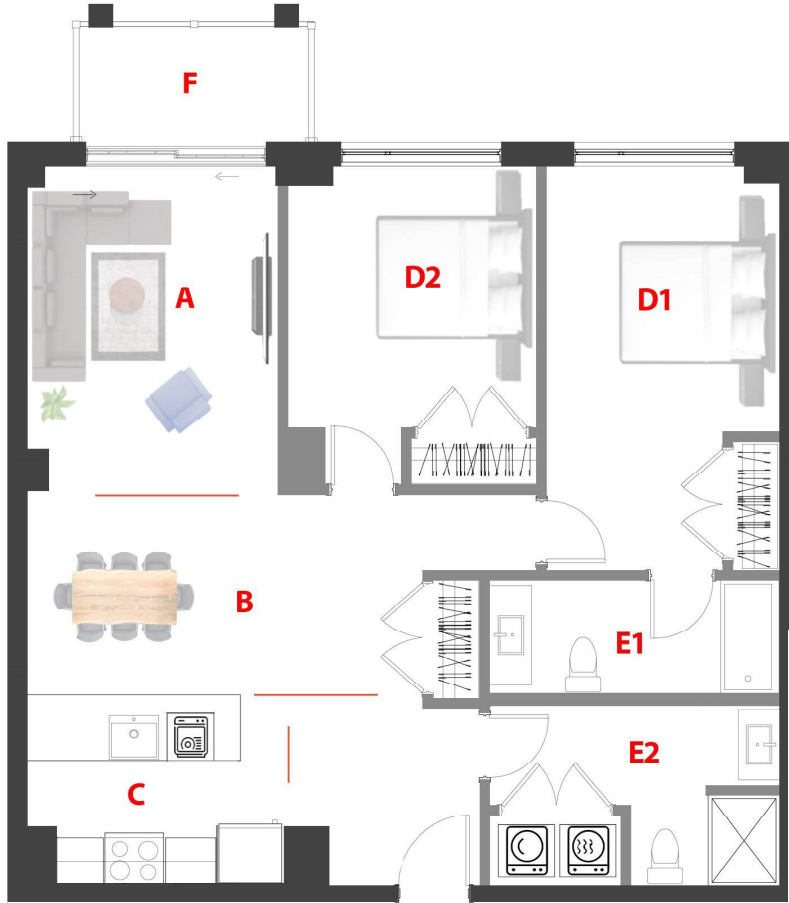

Type

L

Surface Pi.ca/sq.ft

1015

Chambre(s)/
Bedroom(s)

2

Unité/Unit

512

Étage/Floor

5

Salle de bain/
Bathroom

2

Domaine Fatima

78 UNITÉS/UNITS

5 Étages/Floors

- A 10'-8'' x 14'-4''
- B 16'-9'' x 7'-8''
- C 11'-0'' x 8'-7''
- D1 9'-10'' x 16'-11''
- D2 10'-7'' x 11'-8''
- E1 12'-3'' x 4'-9''
- E2 10'-9'' x 7'-11''
- F 10'-0'' x 5'-0''

1790 - 1800 Rue Notre-Dame-de-Fatima,
Laval, QC H7G 0A1

Rue Notre Dame de Fatima

78 Appartements de luxe avec Salle commune, GYM, Garage, Casier, Eau chaude et Internet (TOUT INCLUS)

78 Luxury Apartments with Common room, GYM, Garage, Locker, Hot water and Internet. (ALL INCLUDED)