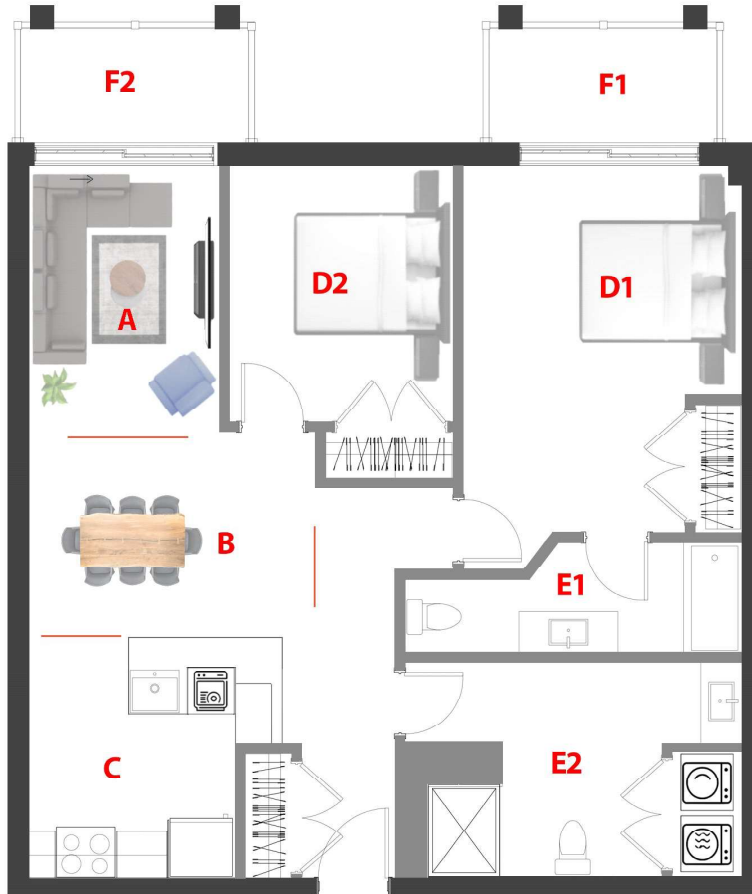

Domaine Fatima
78 UNITÉS/UNITS
 5 Étages/Floors

Type

N

Unité/Unit

514

Surface Pi.ca/sq.ft

1015

Étage/Floor

5

Chambre(s)/

Bedroom(s)

2

Salle de bain/
 Bathroom

2

- A** 8'-3'' x 13'-9''
- B** 11'-0'' x 6'-0''
- C** 11'-0'' x 10'-7''
- D1** 12'-0'' x 15'-5''
- D2** 9'-6'' x 11'-0''
- E1** 14'-0'' x 4'-9''
- E2** 14'-0'' x 9'-2''
- F1,F2** 10'-0'' x 5'-0''

1790 - 1800 Rue Notre-Dame-de-Fatima,
 Laval, QC H7G 0A1

Rue Notre Dame de Fatima

78 Appartements de luxe avec Salle commune, GYM, Garage, Casier, Eau chaude et Internet (TOUT INCLUS)

78 Luxury Apartments with Common room, GYM, Garage, Locker, Hot water and Internet. (ALL INCLUDED)