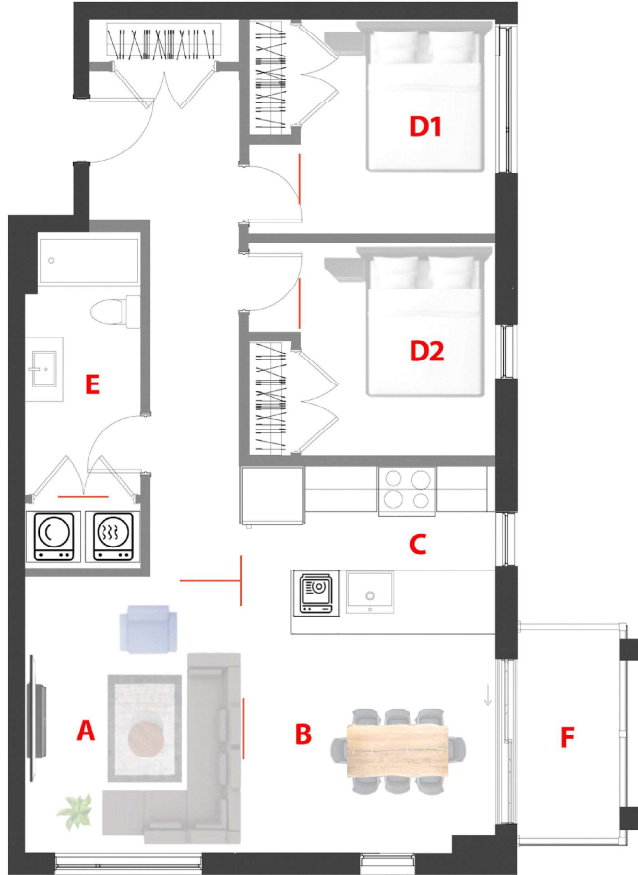

Domaine Fatima  
**78 UNITÉS/UNITS**  
 5 Étages/Floors

Type

**0**

Unité/Unit

**515**

Surface Pi.ca/sq.ft

**987**

Étage/Floor

**5**

Chambre(s)/  
 Bedroom(s)

**2**

Salle de bain/  
 Bathroom

**1**

<b>A</b>	10'-0'' x 13'-0''
<b>B</b>	12'-8'' x 9'-8''
<b>C</b>	12'-8'' x 8'-4''
<b>D1</b>	9'-11'' x 10'-0''
<b>D2</b>	9'-11'' x 10'-0''
<b>E</b>	5'-4'' x 12'-2''
<b>F</b>	5'-0'' x 10'-0''

1790 - 1800 Rue Notre-Dame-de-Fatima,  
 Laval, QC H7G 0A1

Rue Notre-Dame-de-Fatima

78 Appartements de luxe avec Salle commune, GYM, Garage, Casier, Eau chaude et Internet (TOUT INCLUS)

78 Luxury Apartments with Common room, GYM, Garage, Locker, Hot water and Internet. (ALL INCLUDED)