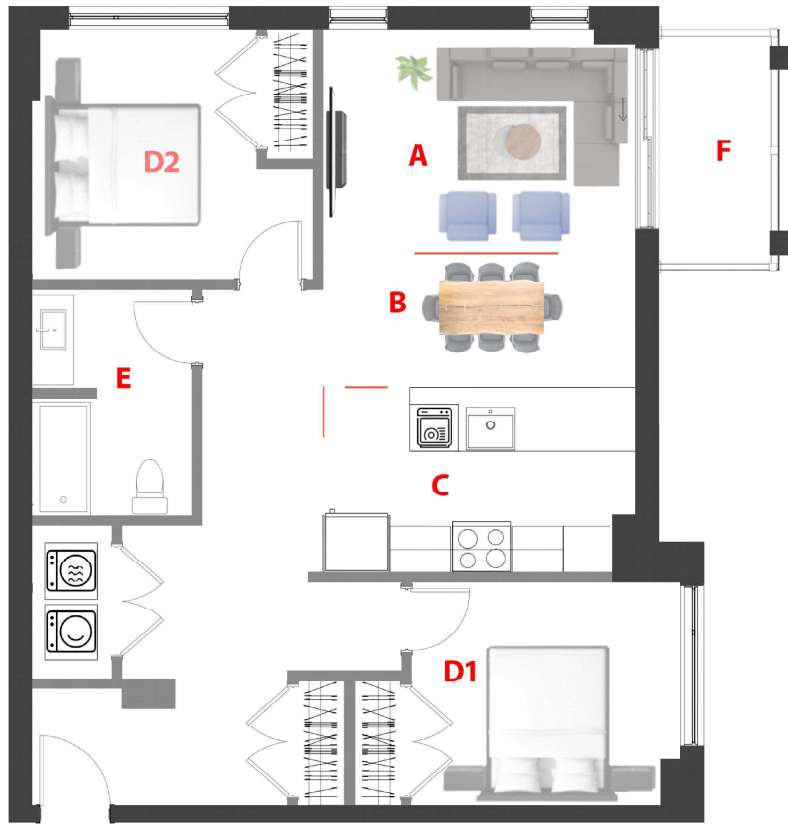

Domaine Fatima
78 UNITÉS/UNITS
 5 Étages/Floors

Type

P

Unité/Unit

516

Surface Pi.ca/sq.ft

1005

Étage/Floor

5

Chambre(s)/
 Bedroom(s)

2

Salle de bain/
 Bathroom

1

A	13'-6'' x 10'-3''
B	13'-6'' x 4'-6''
C	13'-6'' x 8'-4''
D1	11'-6'' x 9'-6''
D2	9'-3'' x 10'-0''
E	6'-9'' x 9'-9''
F	5'-0'' x 10'-0''

1790 - 1800 Rue Notre-Dame-de-Fatima,
 Laval, QC H7G 0A1

78 Appartements de luxe avec Salle commune, GYM, Garage, Casier, Eau chaude et Internet (TOUT INCLUS)

78 Luxury Apartments with Common room, GYM, Garage, Locker, Hot water and Internet. (ALL INCLUDED)

Les dimensions et superficies sont approximatives et sujettes a modifications sans preavis./All dimensions and area approximate and are subject to change without notice.