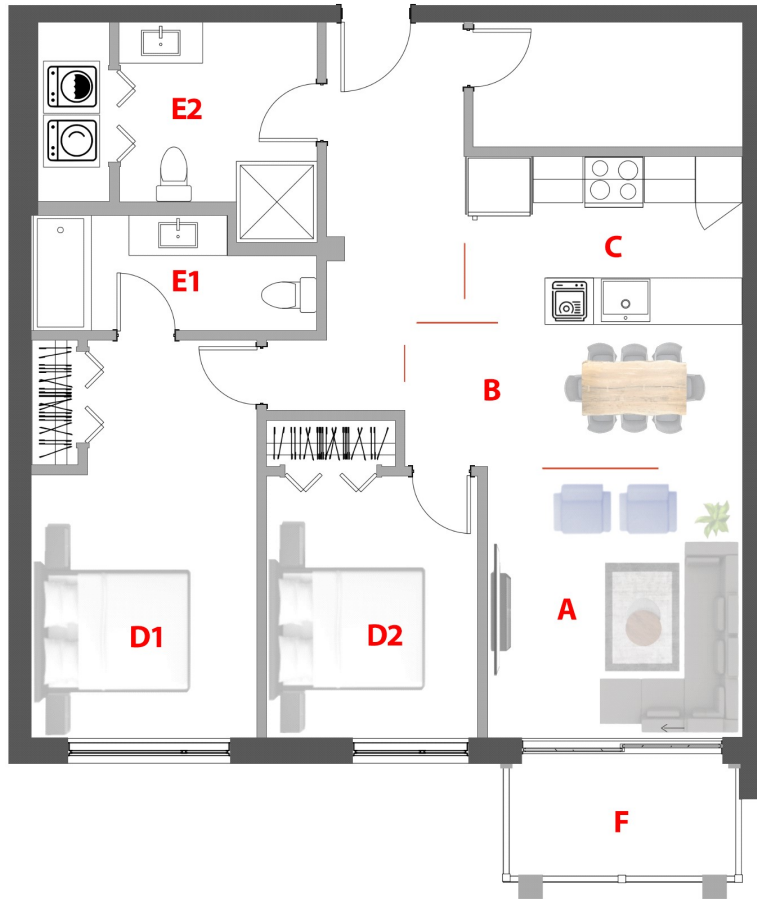

Domaine Fatima

78 UNITÉS/UNITS

5 Étages/Floors

Type

E

Unité/Unit

405

Surface Pi.ca/sq.ft

1020

Étage/Floor

4

Chambre(s)/
Bedroom(s)

2

Salle de bain/
Bathroom

2

A	11'-0'' × 11'-9''
B	4'-6'' × 6'-0''
C	12'-0'' × 7'-0''
D1	9'-9'' × 17'-0''
D2	9'-0'' × 11'-3''
E1	12'-3'' × 5'-0''
E2	8'-6'' × 7'-9''
F	10'-3'' × 4'-10''

1790 - 1800 Rue Notre-Dame-de-Fatima,
Laval, QC H7G 0A1

Rue Notre Dame de Fatima

78 Appartements de luxe avec Salle commune, GYM, Garage, Casier, Eau chaude et Internet (TOUT INCLUS)

78 Luxury Apartments with Common room, GYM, Garage, Locker, Hot water and Internet. (ALL INCLUDED)