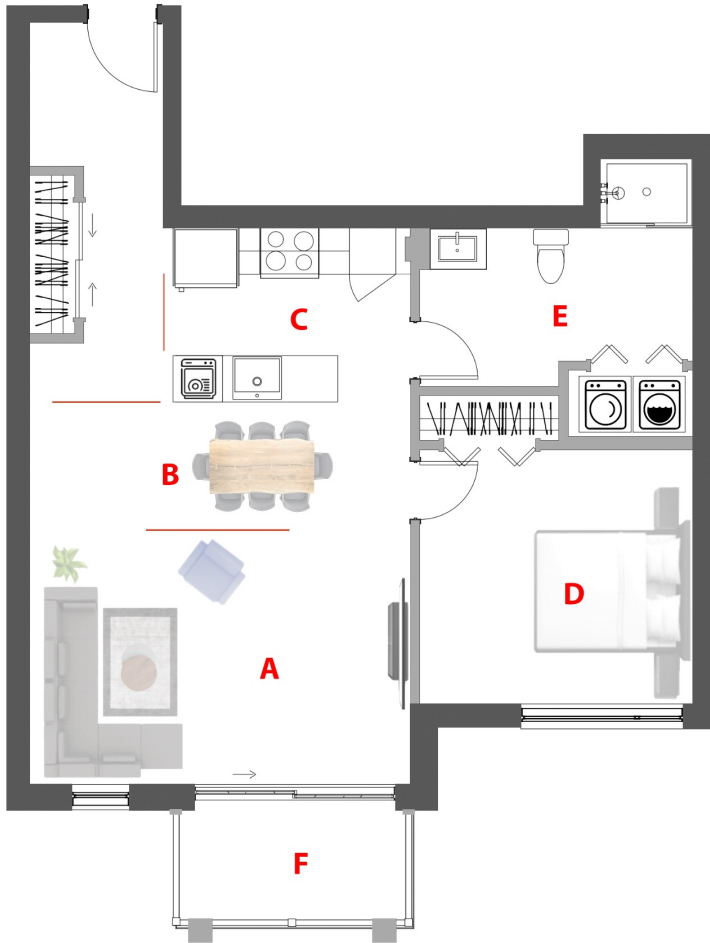

Domaine Fatima  
**78 UNITÉS/UNITS**  
 5 Étages/Floors

Type

**G**

Unité/Unit

**507**

Surface Pi.ca/sq.ft

**795**

Étage/Floor

**5**

Chambre(s)/  
Bedroom(s)

**1**

Salle de bain/  
Bathroom

**1**

<b>A</b>	16'-6" × 10'-6"
<b>B</b>	16'-6" × 6'-0"
<b>C</b>	10'-6" × 7'-6"
<b>D</b>	11'-9" × 11'-0"
<b>E</b>	11'-9" × 6'-9"
<b>F</b>	10'-3" × 4'-10"

1790 - 1800 Rue Notre-Dame-de-Fatima,  
Laval, QC H7G 0A1

Rue Notre Dame de Fatima

**78 Appartements de luxe avec Salle commune, GYM, Garage, Casier, Eau chaude et Internet (TOUT INCLUS)**

**78 Luxury Apartments with Common room, GYM, Garage, Locker, Hot water and Internet. (ALL INCLUDED)**